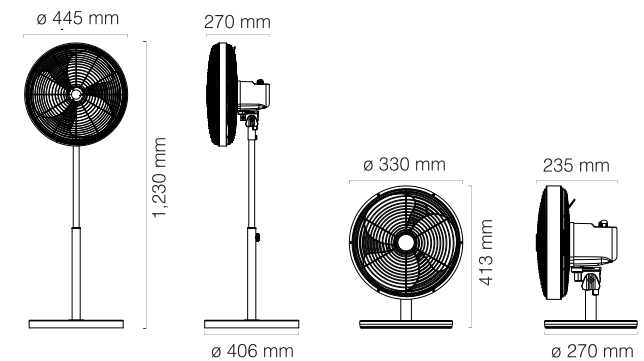

S 16

S 12D

Motor	AC Fan	AC Fan
Output (Up To)	3,900 m ³ /h	2,100 m ³ /h
Room Size	538 sq. ft.	215 sq. ft.
Output Levels	3	3
Air Distance	6.5 meter	2.5 meter
Features	<ul style="list-style-type: none"> • 3 Speed Settings • 90° Oscillation • Tilt Function • Wood Finished Blade 	<ul style="list-style-type: none"> • 3 Speed Settings • 90° Oscillation • Tilt Function • Wood Finished Blade
Power Consumption	60 W	45 W
Dimensions (W x H x D)	445 x 1230 x 406 mm (max.)	330 x 413 x 270 mm (max.)
Weight	6.655 kg	3.005 kg
Sound Level	60 dB	56 dB
Colors	Walnut	Walnut